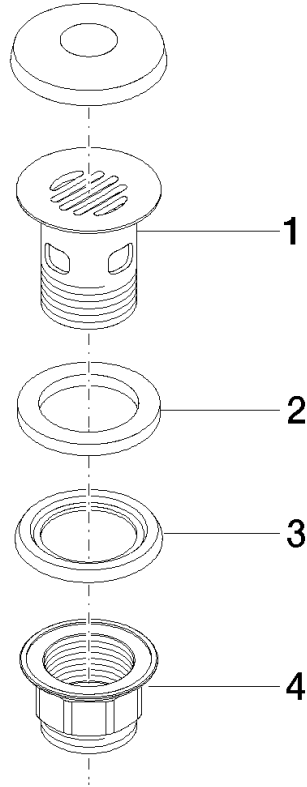

10 105 970

**Only suitable for basins with an overflow.**

Only suitable for basins with an overflow.

Fits: IMO, LULU, MADISON, MEM, TARA, CL.1, LISSÉ, VAIA, META, CYO

	Matte Black	10 105 970-33
	Chrome	10 105 970-00
	Brushed Platinum	10 105 970-06
	Platinum	10 105 970-08
	Durabross (23kt Gold)	10 105 970-09
	Dark Chrome	10 105 970-19
	Light Gold	10 105 970-26
	Brushed Light Gold	10 105 970-27
	Brushed Durabross (23kt Gold)	10 105 970-28
	Brushed Bronze	10 105 970-42
	Brushed Champagne (22kt Gold)	10 105 970-46
	Champagne (22kt Gold)	10 105 970-47
	Brushed Chrome	10 105 970-93
	Brushed Dark Platinum	10 105 970-99

**Required miscellaneous**

**Washer NBR 70 39,0 x 29,0 x 2,0 mm -** 09 14 05 016 90

**Required miscellaneous**

**Pipe Ø 32 x 0,75 x 110 mm - Matte Black** 09 28 23 005-33

10 105 970

10 105 970

Spare parts list

No.	Item Number	Name	Quantity used	Delivery time
1	09 11 01 027-33	cup	1	60
2	09 14 05 039 90	seal	1	2
3	09 14 03 025 90	seal	1	2
4	09 23 10 020-33	nut	1	60