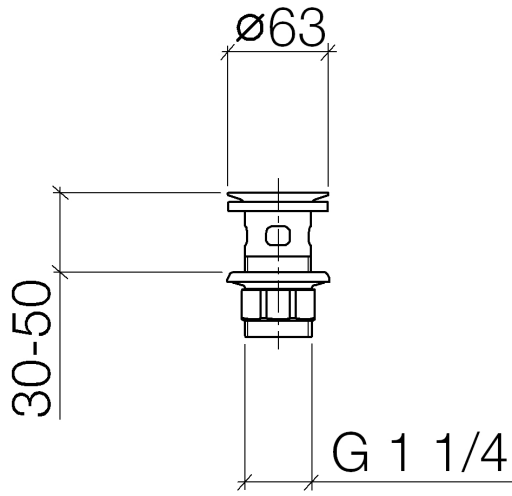

10 105 970

**Only suitable for basins with an overflow.**

Only suitable for basins with an overflow.

Fits: IMO, LULU, MADISON, MEM, TARA, CL.1, LISSÉ, VAIA, META, CYO

	Matte Black	10 105 970-33
	Chrome	10 105 970-00
	Brushed Platinum	10 105 970-06
	Platinum	10 105 970-08
	Durabross (23kt Gold)	10 105 970-09
	Dark Chrome	10 105 970-19
	Light Gold	10 105 970-26
	Brushed Light Gold	10 105 970-27
	Brushed Durabross (23kt Gold)	10 105 970-28
	Brushed Bronze	10 105 970-42
	Brushed Champagne (22kt Gold)	10 105 970-46
	Champagne (22kt Gold)	10 105 970-47
	Brushed Chrome	10 105 970-93
	Brushed Dark Platinum	10 105 970-99

**Required miscellaneous**

**Washer NBR 70 39,0 x 29,0 x 2,0 mm -** 09 14 05 016 90

**Required miscellaneous**

**Pipe Ø 32 x 0,75 x 110 mm - Matte Black** 09 28 23 005-33

10 105 970

10 105 970

Spare parts list

No.	Item Number	Name	Quantity used	Delivery time
1	09 11 01 027-33	cup	1	60
2	09 14 05 039 90	seal	1	2
3	09 14 03 025 90	seal	1	2
4	09 23 10 020-33	nut	1	60